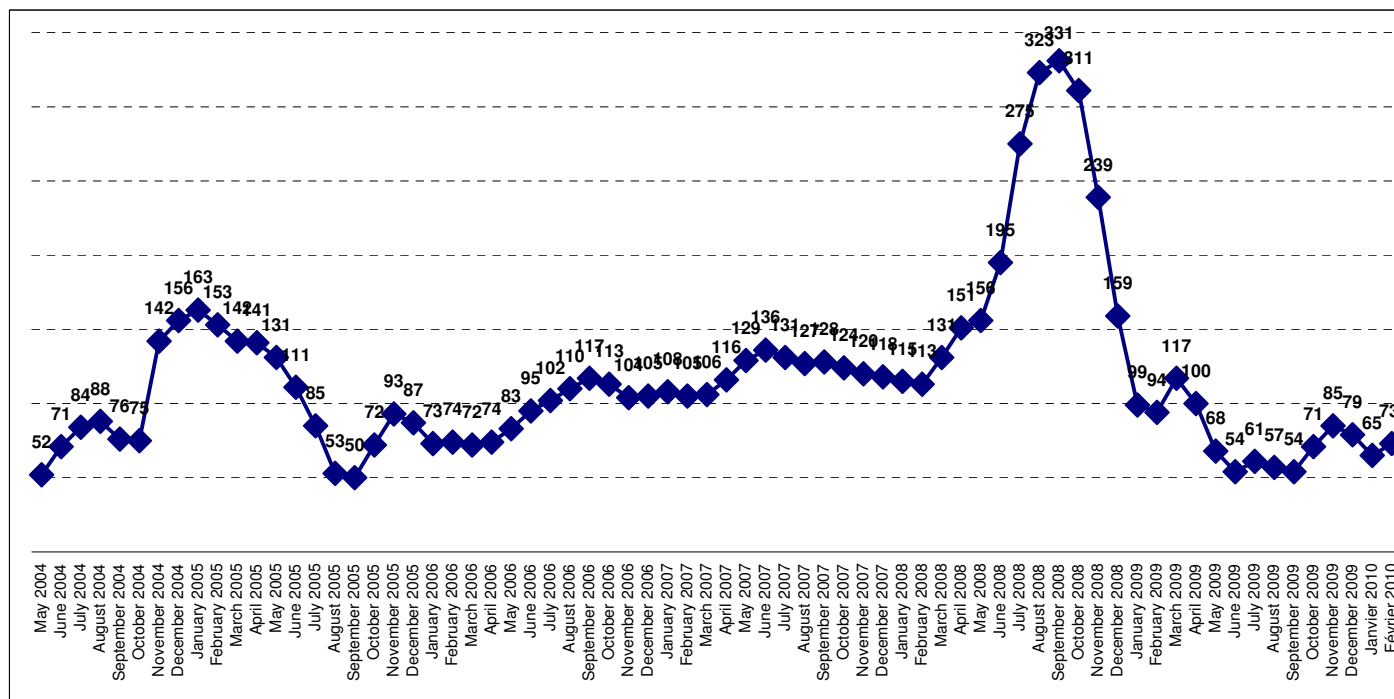

## Industeel's Scrap Surcharges HISTORICAL DATA

<i>Surcharge table / month of delivery</i>	January	February	March	April	May	June	July	August	September	October	November	December
<b>2010</b>	65	73										
<b>2009</b>	99	94	117	100	68	54	61	57	54	71	85	79
<b>2008</b>	115	113	131	151	156	195	275	323	331	311	239	159
<b>2007</b>	108	105	106	116	129	136	131	127	128	124	120	118
<b>2006</b>	73	74	72	74	83	95	102	110	117	113	104	105
<b>2005</b>	163	153	142	141	131	111	85	53	50	72	93	87
<b>2004</b>	-	-	-	-	52	71	84	88	76	75	142	156

*Values for deliveries in € per ton.*